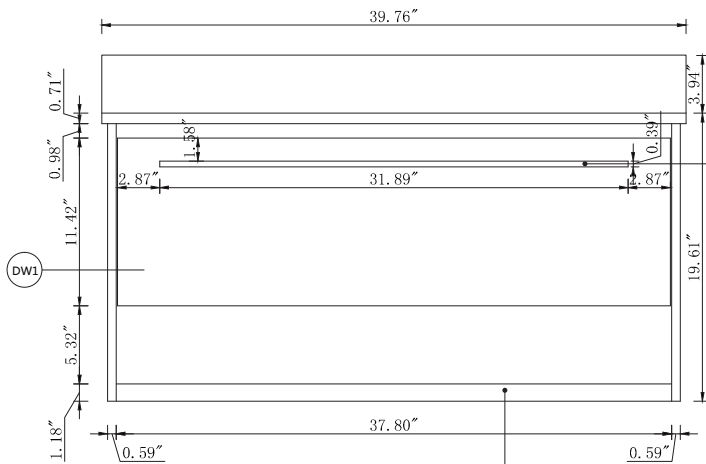

Top view

Back view

Side view

Front view

Drawer Interior Size

DWG. NO.:

MODEL NO.:

VF43540MMP_BS

ALTERATIONS

1	
2	
3	
4	

FOR PROPOSAL ONLY ALL DIMENSIONS TO BE VERIFIED

SCALE:

DWG. BY:

CHECKED BY:

DATE:

PROJECT: