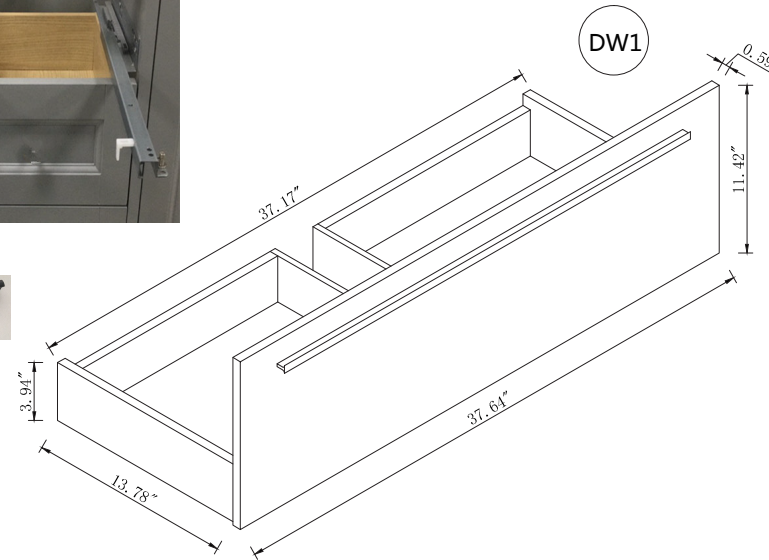

Top view

Back view

Side view

Front view

Drawer Interior Size

DWG. NO.:

MODEL NO.:

VF43540MMP_BS

ALTERATIONS

1	
2	
3	
4	

FOR PROPOSAL ONLY ALL DIMENSIONS TO BE VERIFIED

SCALE:

DWG. BY:

CHECKED BY:

DATE:

PROJECT: