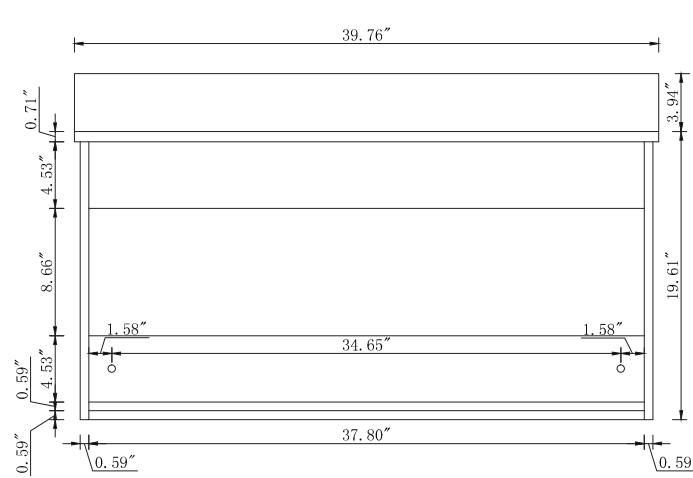

Top view

Back view

Side view

Front view

Drawer Interior Size

DWG. NO.:

MODEL NO.:

VF43540MMP_BS

ALTERATIONS

1	
2	
3	
4	

FOR PROPOSAL ONLY ALL DIMENSIONS TO BE VERIFIED

SCALE:

DWG. BY:

CHECKED BY:

DATE:

PROJECT: