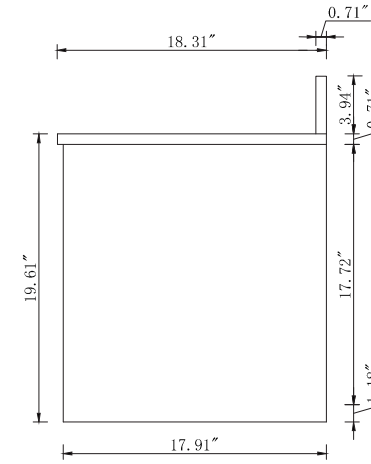

Top view

Back view

Side view

Front view

Drawer Interior Size

DWG. NO.:

MODEL NO.:

VF43540MMP_BS

ALTERATIONS

1	
2	
3	
4	

FOR PROPOSAL ONLY ALL DIMENSIONS TO BE VERIFIED

SCALE:

DWG. BY:

CHECKED BY:

DATE:

PROJECT: